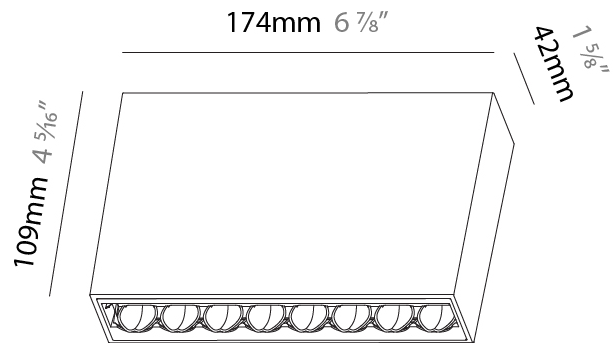

GENERAL

Series: Magiq Hollow Wallwash
Subseries: Magiq Hollow Wallwash
Brand: Prolicht
Division: Architectural
Mounting Type: Surface
Mounting Location: Ceiling
Subcategory: Wallwash

PHYSICAL

Shape: Rectangle
Length (mm): 174
Length (in): 6 ⁷/₈
Width (mm): 42
Width (in): 1 ⁵/₈
Height (mm): 109
Height (in): 4 ⁵/₁₆
Light Distribution: Direct
Fixture Finish: SSR / BKV / CWI / CRY / HAB / UFT / ITA / RUA / FTG / MYG / LOD / PUS / FRO / FUP / KIA / POP / BLS / SPG / MEY / GOH / GUM / CHC / COM / ABZ / JAG / OBR / MOS / ROR
Holder Finish: WHI / BLK
Fixture Material: Aluminum Die Cast

ELECTRICAL

Lamp Type: LED (Zhaga Standard)
Input Wattage (W): 19
Total Output Wattage (W): 17.3
Dimming: Tri-Mode (Non-Dimming and Phase Dimming (120Vac only) and 0-10V Dimming)
Driver Included: Yes
Driver Location: Integrated
Driver Type: Constant Current - Universal
Driver Class: Class 1
Input Voltage (V): 120 - 277
Constant Current (mA): 700mA

LED

Number of LEDs: 4
Color Temperature (°K): 2700 / 3000 / 3500 / 4000
Max. Delivered Lumen (lm): 1270 / 1270 / 1513 / 1544
Nominal Lumen (lm): 1492 / 1492 / 1778 / 1814
CRI: >90 CRI
Efficiency (%): 80
Lamp Life (hrs): 50000

OPTICAL

Adjustability: Fixed

RATINGS AND CERTIFICATIONS

Certified By: Certified for North American Standards
IP rating: IP20