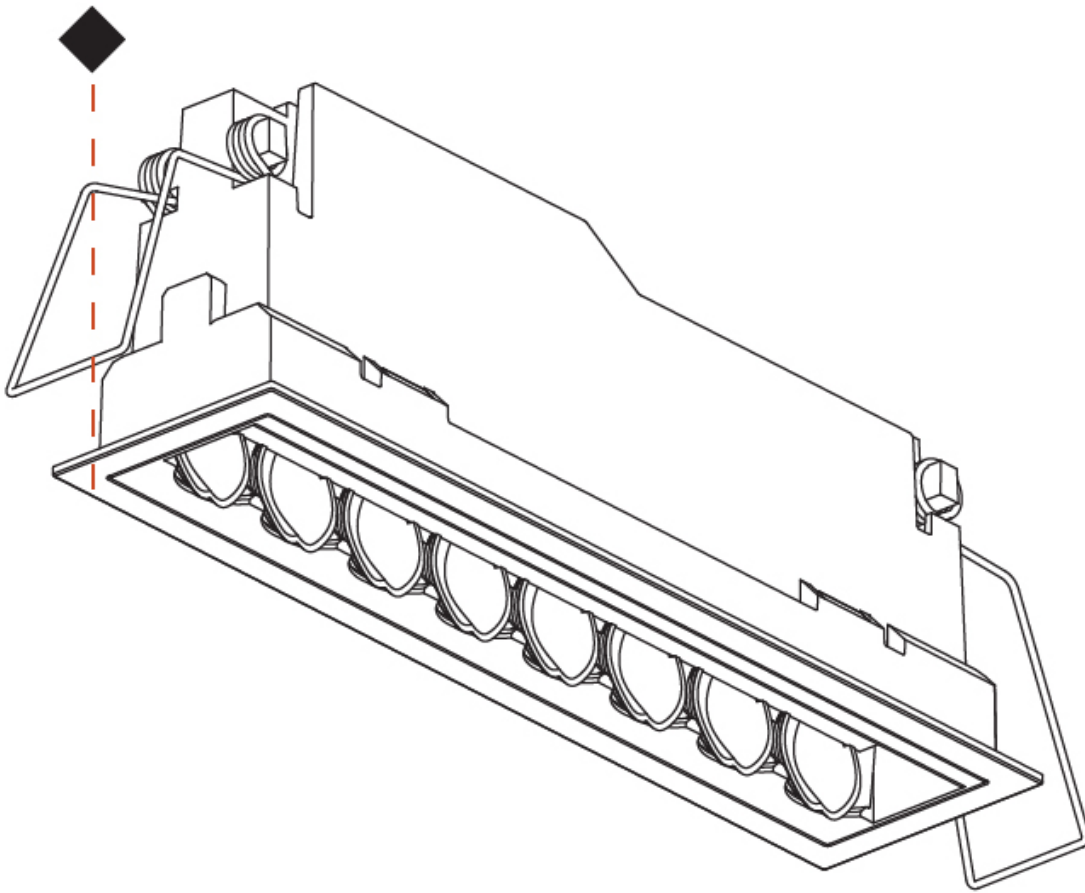

MAGIQ HOLLOW WALLWASH KORONA RECESSED

A35584-

PROJECT	_____
TYPE	_____
SPECIFIER	_____
QUANTITY	_____
DATE	_____