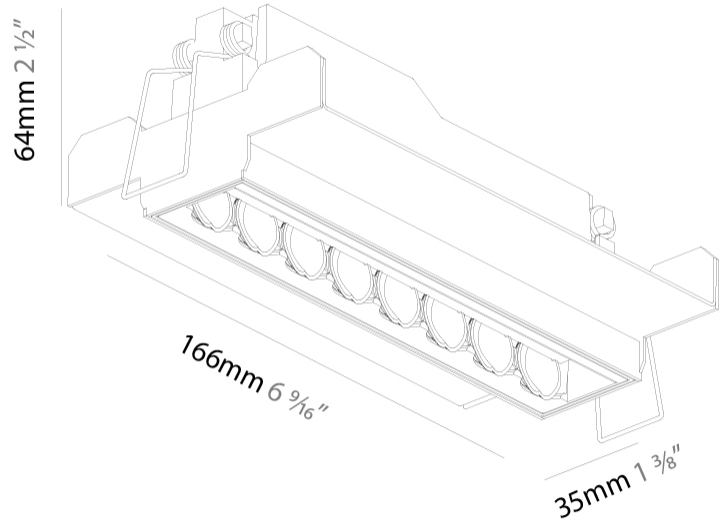

GENERAL

Series: Magiq Hollow Wallwash
 Brand: Prolicht
 Division: Architectural
 Mounting Type: Trimless
 Mounting Location: Ceiling
 Subcategory: Wallwash

PHYSICAL

Shape: Rectangle
 Length (mm): 166
 Length (in): 6 ⁹/₁₆
 Width (mm): 35
 Width (in): 1 ³/₈
 Height (mm): 64
 Height (in): 2 ¹/₂
 Ceiling Thickness (mm): 12.5
 Ceiling Thickness (in): 1/2
 Min. Recessing Depth (mm): 100
 Min. Recessing Depth (in): 3 ¹⁵/₁₆
 Light Distribution: Asymmetric
 Weight (kg): 0.525
 Weight (lbs): 1.16
 Holder Finish: WHI / BLK
 Fixture Material: Aluminum Die Cast
 Cut-out Measurements: 173mm / 6 13/16" x 42mm / 1 5/8"

OPTICAL

Upon Request: Special Beam Angles

RATINGS AND CERTIFICATIONS

Certified By: CSA Certified to UL and CSA Standards
 IP rating: IP20

100mm
3 15/16"

12 1/2 mm
1/2"

173mm x 42mm
6 13/16" x 1 5/8"

MAGIQ HOLLOW WALLWASH TRIMLESS