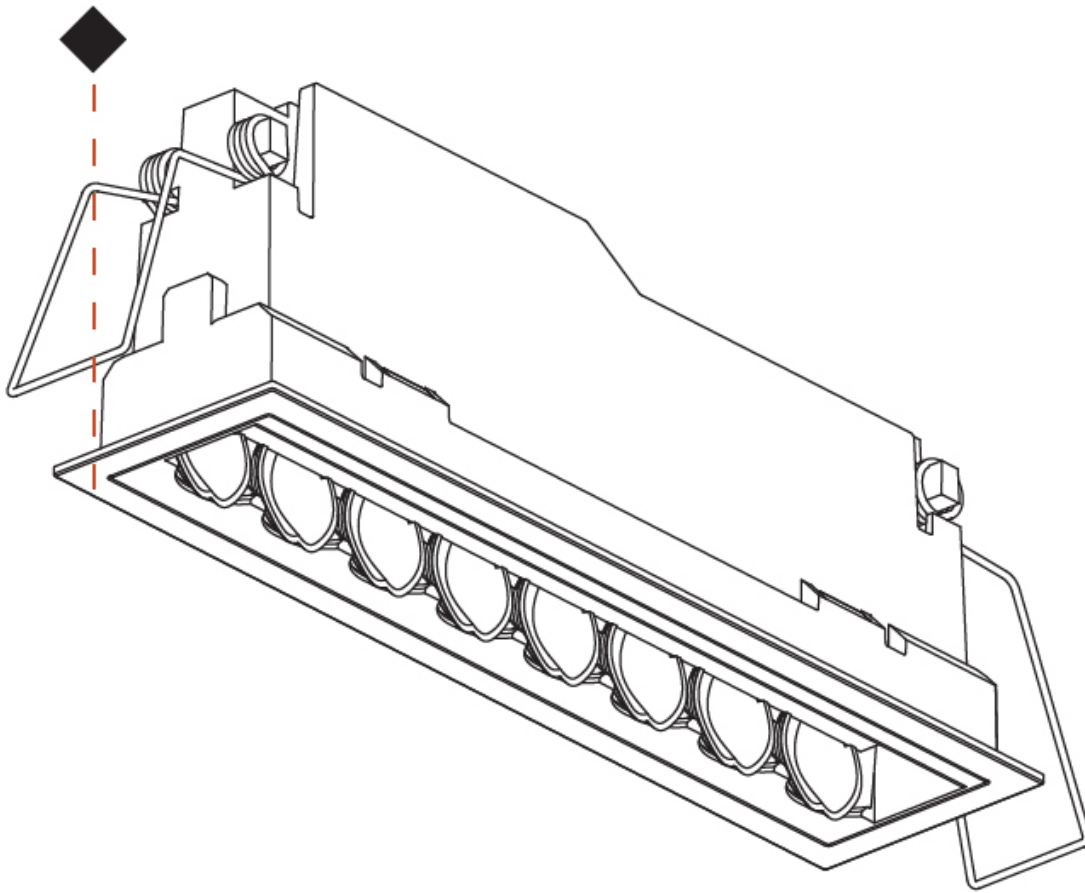

MAGIQ HOLLOW WALLWASH RECESSED

A35582-

PROJECT _____

TYPE _____

SPECIFIER _____

QUANTITY _____

DATE _____

A