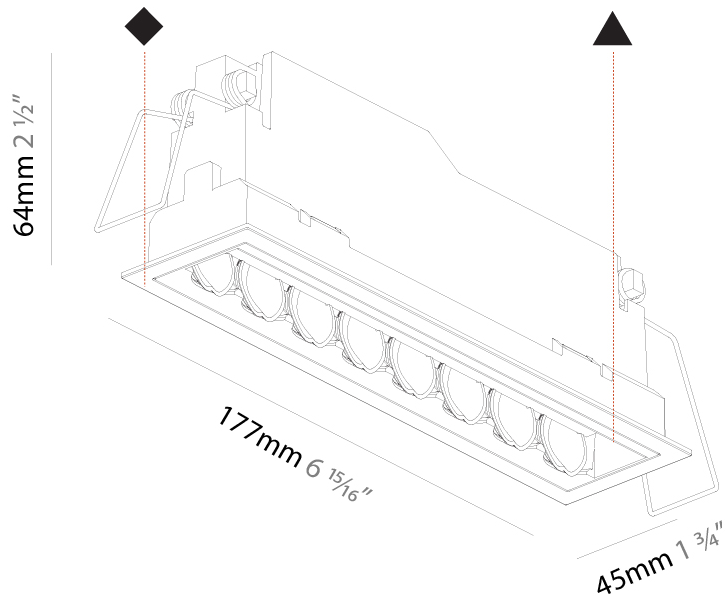

GENERAL

Series: Magiq Hollow Wallwash
Subseries: Magiq Hollow Wallwash Korona
Brand: Prolicht
Division: Architectural
Mounting Type: Recessed
Mounting Location: Ceiling
Subcategory: Wallwash

PHYSICAL

Shape: Rectangle
Length (mm): 177
Length (in): 6 ¹⁵/₁₆
Width (mm): 45
Width (in): 1 ³/₄
Height (mm): 64
Height (in): 2 ¹/₂
Ceiling Thickness (mm): 5 - 30
Min. Recessing Depth (mm): 100
Min. Recessing Depth (in): 3 ¹⁵/₁₆
Light Distribution: Downlight
Weight (kg): 0.395
Weight (lbs): 0.87
Fixture Finish: SSR / BKV / CWI / CRY / HAB / UFT / ITA / RUA / FTG / MYG / LOD / PUS / FRO / FUP / KIA / POP / BLS / SPG / MEY / GOH / GUM / CHC / COM / ABZ / JAG / OBR / MOS / ROR
Holder Finish: WHI / BLK
Fixture Material: Aluminum Die Cast

ELECTRICAL

Lamp Type: LED (Zhaga Standard)
Input Wattage (W): 19
Total Output Wattage (W): 17.2
Dimming: Tri-Mode (Non-Dimming and Phase Dimming (120Vac only) and 0-10V Dimming)
Driver Included: No
Driver Location: Remote
Driver Type: Constant Current - Universal
Driver Class: Class 2
Input Voltage (V): 120 - 277
Constant Current (MA): 700

LED

Number of LEDs: 8
Color Temperature (°K): 2700 / 3000 / 3500 / 4000
Max. Delivered Lumen (lm): 1110 / 1180 / 1323 / 1350
CRI: >90 CRI
Efficiency (%): 82.3
Lamp Life (hrs): 50000

OPTICAL

RATINGS AND CERTIFICATIONS

Certified By: CSA Certified to UL and CSA Standards
IP rating: IP20