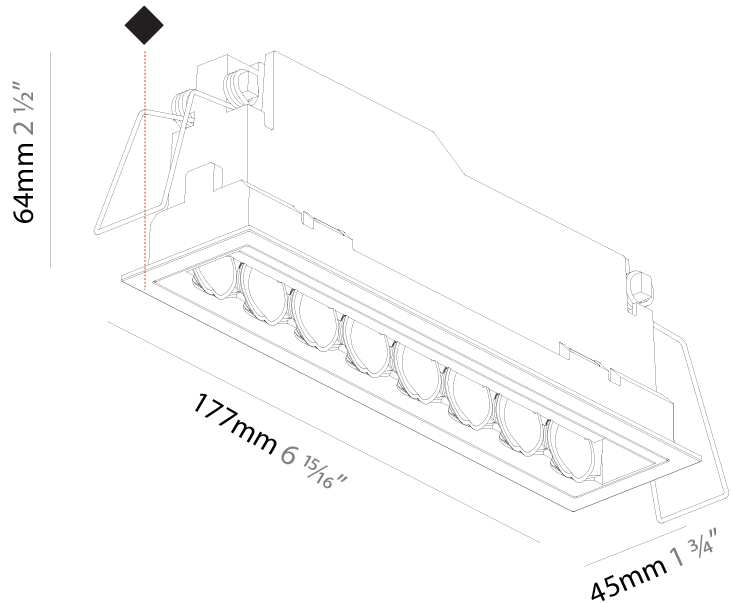

GENERAL

Series: Magiq Hollow Wallwash
Subseries: Magiq Hollow Wallwash
Brand: Prolicht
Division: Architectural
Mounting Type: Recessed
Mounting Location: Ceiling
Subcategory: Wallwash

PHYSICAL

Shape: Rectangle
Length (mm): 177
Length (in): 6 ¹⁵/₁₆
Width (mm): 45
Width (in): 1 ³/₄
Height (mm): 64
Height (in): 2 ¹/₂
Ceiling Thickness (mm): 5 - 30
Ceiling Thickness (in): 1/16 - 1 ³/₁₆
Min. Recessing Depth (mm): 100
Min. Recessing Depth (in): 3 ¹⁵/₁₆
Light Distribution: Downlight
Fixture Finish: SSR / BKV / CWI / CRY / HAB / UFT / ITA / RUA / FTG / MYG / LOD / PUS / FRO / FUP / KIA / POP / BLS / SPG / MEY / GOH / GUM / CHC / COM / ABZ / JAG / OBR / MOS / ROR
Fixture Material: Aluminum Die Cast
Cut-out Measurements: 170mm / 6 11/16" x 38mm / 1 1/2"

ELECTRICAL

Lamp Type: LED (Zhaga Standard)
Input Wattage (W): 19
Total Output Wattage (W): 17.2
Dimming: Tri-Mode (Non-Dimming and Phase Dimming (120Vac only) and 0-10V Dimming)
Driver Included: No
Driver Location: Remote
Driver Type: Constant Current - Universal
Driver Class: Class 2
Input Voltage (V): 120 - 277
Constant Current (MA): 700

LED

Number of LEDs: 8
Color Temperature (°K): 2700 / 3000 / 3500 / 4000
Max. Delivered Lumen (lm): 1270 / 1270 / 1513 / 1544
Nominal Lumen (lm): 1492 / 1492 / 1778 / 1814
CRI: >90 CRI
Lamp Life (hrs): 50000

OPTICAL

RATINGS AND CERTIFICATIONS

Certified By: CSA Certified to UL and CSA Standards
IP rating: IP20

100mm
3 ¹⁵/₁₆"

5 - 30 mm
³/₁₆" - 1 ³/₁₆"

170mm x 38mm
6 ¹¹/₁₆" x 1 ¹/₂"